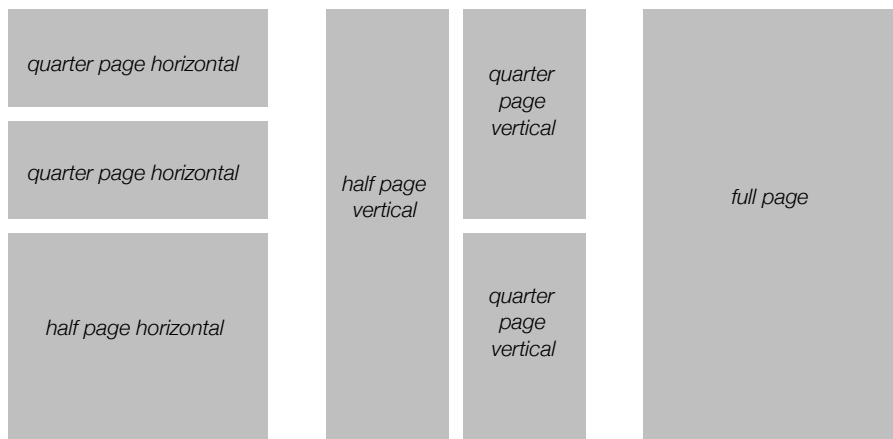

### half page

4.5" x 3.625" (horizontal) or 2.125" x 7.5" (vertical)  
\$200

### quarter page

4.5" x 1.6875" (horizontal) or 2.125" x 3.625" (vertical)  
\$150

Program page size is 5.5" x 8.5". Dimensions are always listed width by height.

All advertisements are black and white.

Send your advertisement built to size as either a JPEG or PDF, 300 pixels per inch.